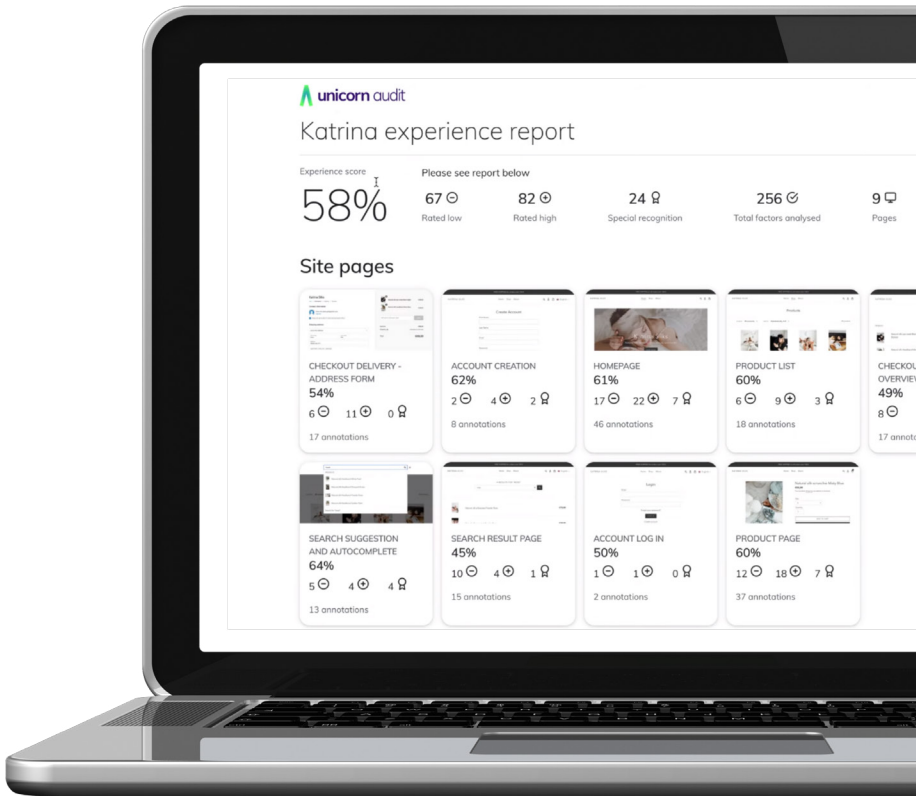

Katrina experience report

Experience score

58%

Please see report below

67

Rated low

82

Rated high

24

Special recognition

256

Total factors analysed

9

Pages

Site pages

CHECKOUT DELIVERY - ADDRESS FORM
54%
6 11 0
17 annotations

ACCOUNT CREATION
62%
2 4 2
8 annotations

HOMEPAGE
61%
17 22 7
46 annotations

PRODUCT LIST
60%
6 9 3
18 annotations

CHECKOUT OVERVIEW
49%
8
17 annotations

SEARCH SUGGESTION AND AUTOCOMPLETE
64%
5 4 4
13 annotations

SEARCH RESULT PAGE
45%
10 4 1
15 annotations

ACCOUNT LOG IN
50%
1 1 0
2 annotations

PRODUCT PAGE
60%
12 18 7
37 annotations